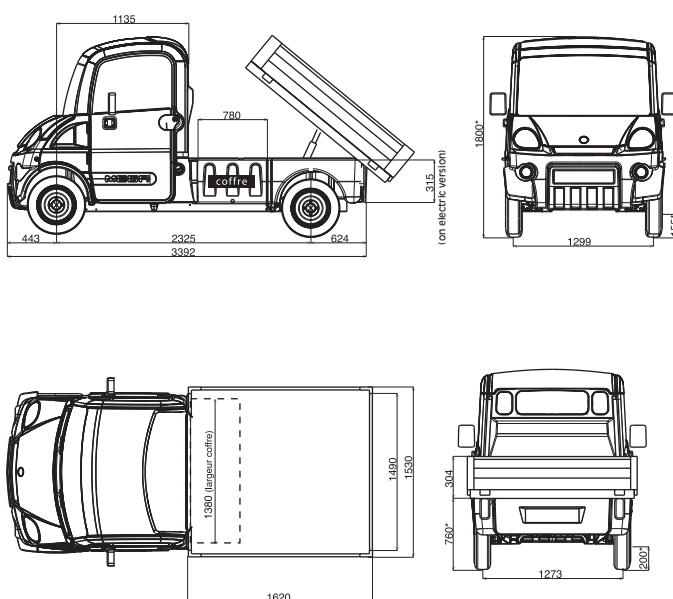

MEGA

MULTITRUCK

TIPPER

- ✓ Tipping Angle: $43^{\circ} \pm 5^{\circ}$
- ✓ Operation Time: < 8 seconds
- ✓ Electric/hydraulic pump: 12 V - 1800 W
- ✓ Telescopic hydraulic ram: diameter 45mm

- ✓ Aluminium tipper with detachable drop down sides
- ✓ Remote switch on lead

DIMENSIONS (MM)	
Wheel base	2325
Overall length	3392
Overall width (excluding rear view mirrors)	1530
Overall height*	1800
Bed interior length	1620
Max. bed interior width	1490
Storage compartment dimensions	1380 L x 780 l x 315 h (130h on electric version)
Height of side panels	304
Height from the ground to bed*	760
Front ground clearance*	155
Rear ground clearance*	200
Front track	1299
Rear track	1273
Rear overhang	624

* Unladen vehicle \pm 20mm

MEGA

WEIGHT (KG)

	MULTIRUCK Diesel 600 long	MULTIRUCK AC Power 8 batteries long
Payload*	412	382
Total authorised laden weight	950	1120
Max. tolerated load on Front axle	475	520
Max. tolerated load on Rear axle	690	690
Loaded trailer max. weight	0	